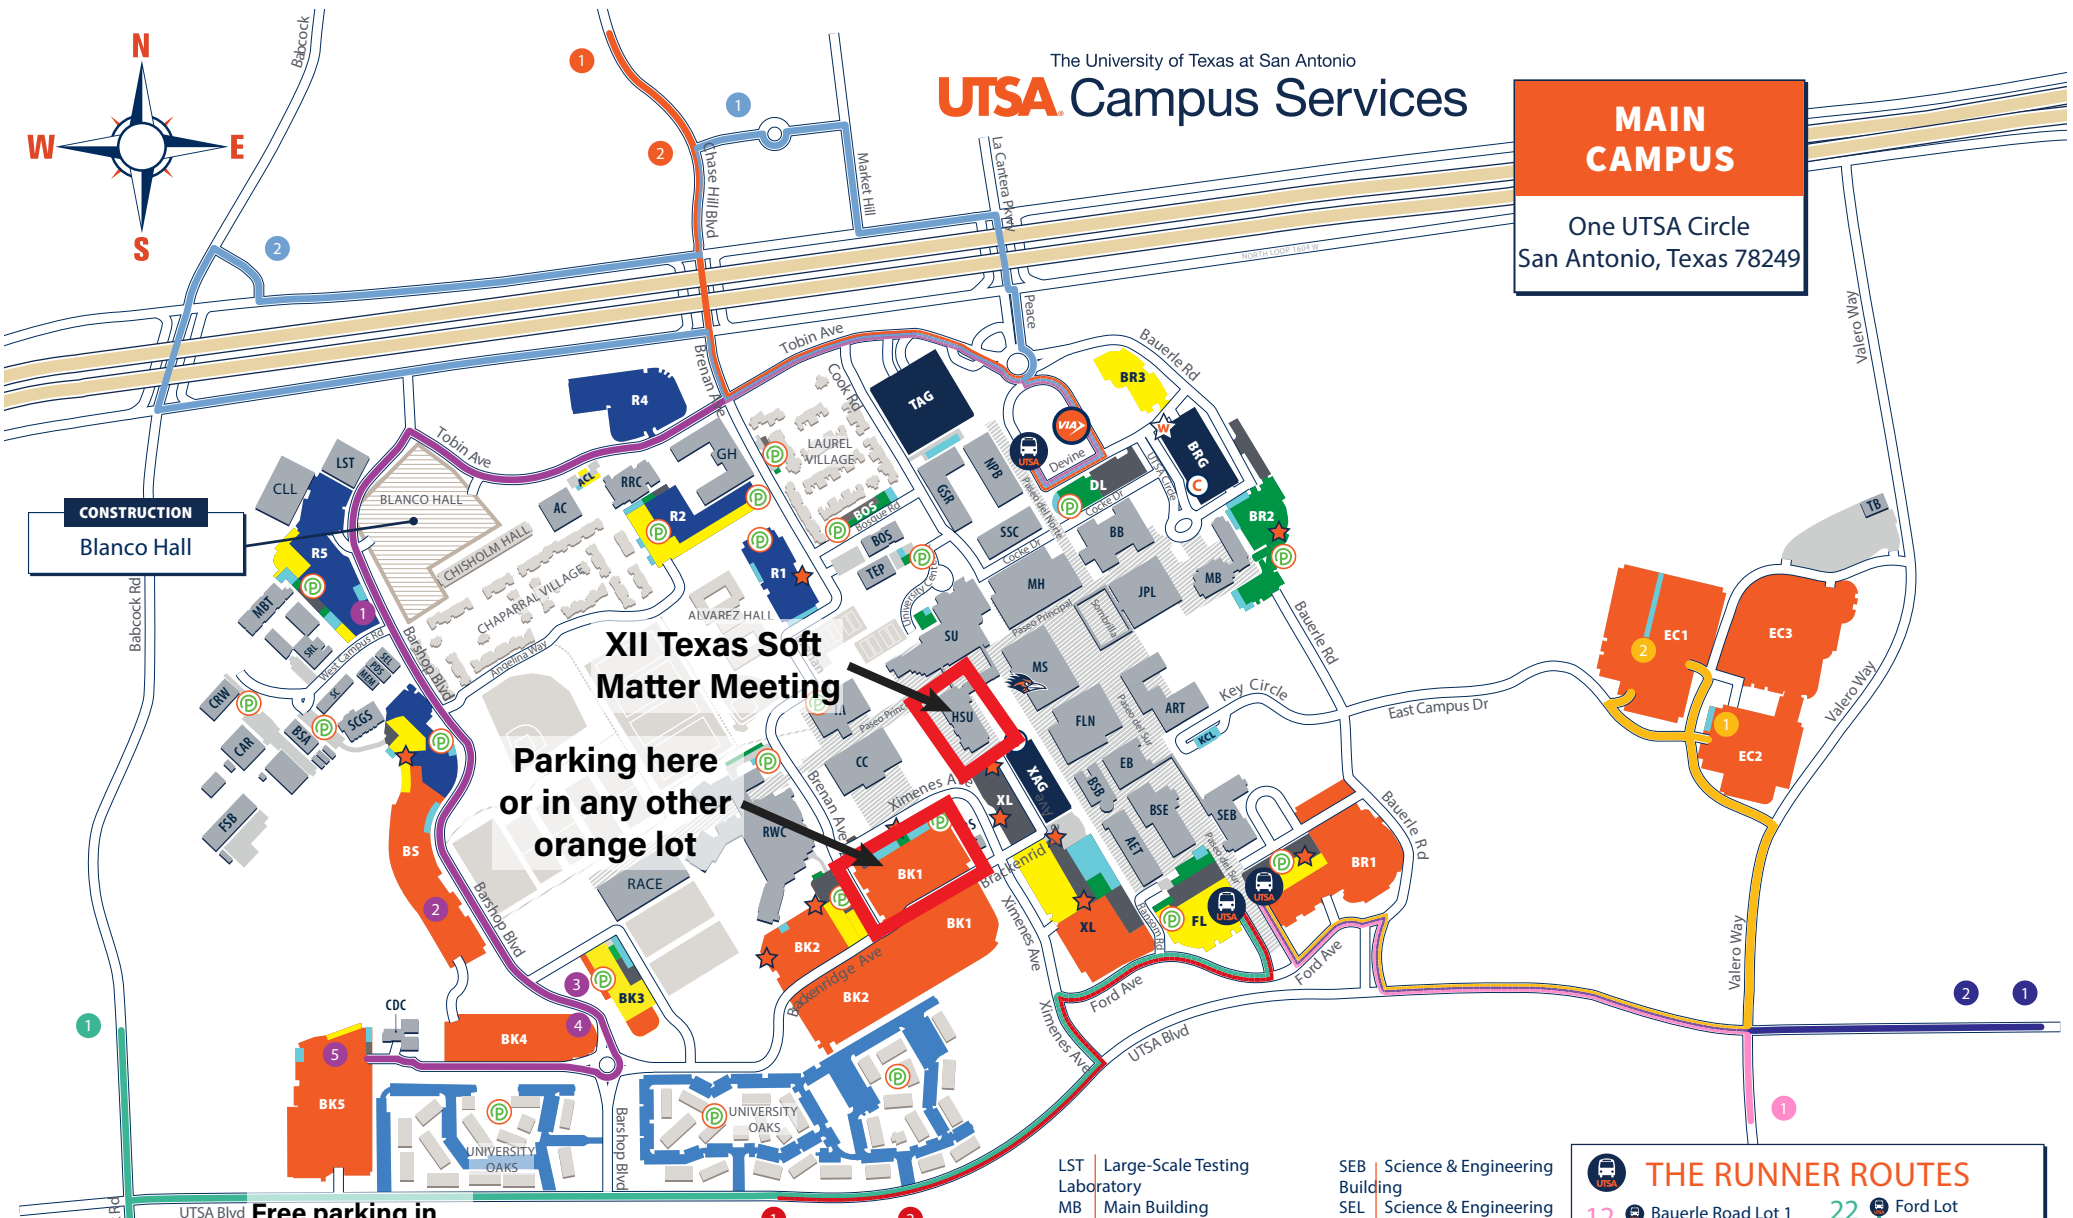

MAIN CAMPUS
 One UTSA Circle
 San Antonio, Texas 78249

XII Texas Soft Matter Meeting
 Parking here or in any other orange lot

CONSTRUCTION
 Blanco Hall

Free parking in unmarked commuter spaces

MAIN CAMPUS BUILDINGS

- AC Activity Center
- AET Applied Engineering and Technology
- ART Arts Building
- BOS Bosque Street Building
- BSB Biosciences Building
- OBE Biotechnology Sciences & Engineering
- BB Business Building
- BRS Tito Bradshaw Bicycle Repair Shop
- BSA Business Services Annex
- CAR Center for Archaeological Research

- CRW Central Receiving & Warehouse
- CDC Child Development Center
- CC Convocation Center
- CLL Cypress Living Laboratory
- EB Engineering Building
- FSB Facilities Services Building
- FLN Flawn Sciences Building
- GH Guadalupe Hall
- GSR Graduate School and Research Building
- HSU H-E-B Student Union
- IA Intercollegiate Athletics Building
- JPL John Peace Library

THE RUNNER ROUTES

12	Bauerle Road Lot 1	22	Ford Lot
13	Hill Country Place	23	Villas At Babcock
14	The Reserve	24	Campus Oval
15	Bauerle Road Lot 1	25	Brackenridge Lot 3
16	East Campus Lot 2	26	Brackenridge Lot 4
17	East Campus Lot 1	27	Brackenridge Lot 5
18	Bauerle Road Lot 1	28	Campus Oval
19	Broadstone	29	High View Place
20	The Luxx	30	Maverick Creek
21	Ford Lot	31	Campus Oval
22	Campus Edge on UTSA Blvd	32	Sterling Heights
23	Avalon Place	33	Tetro Village