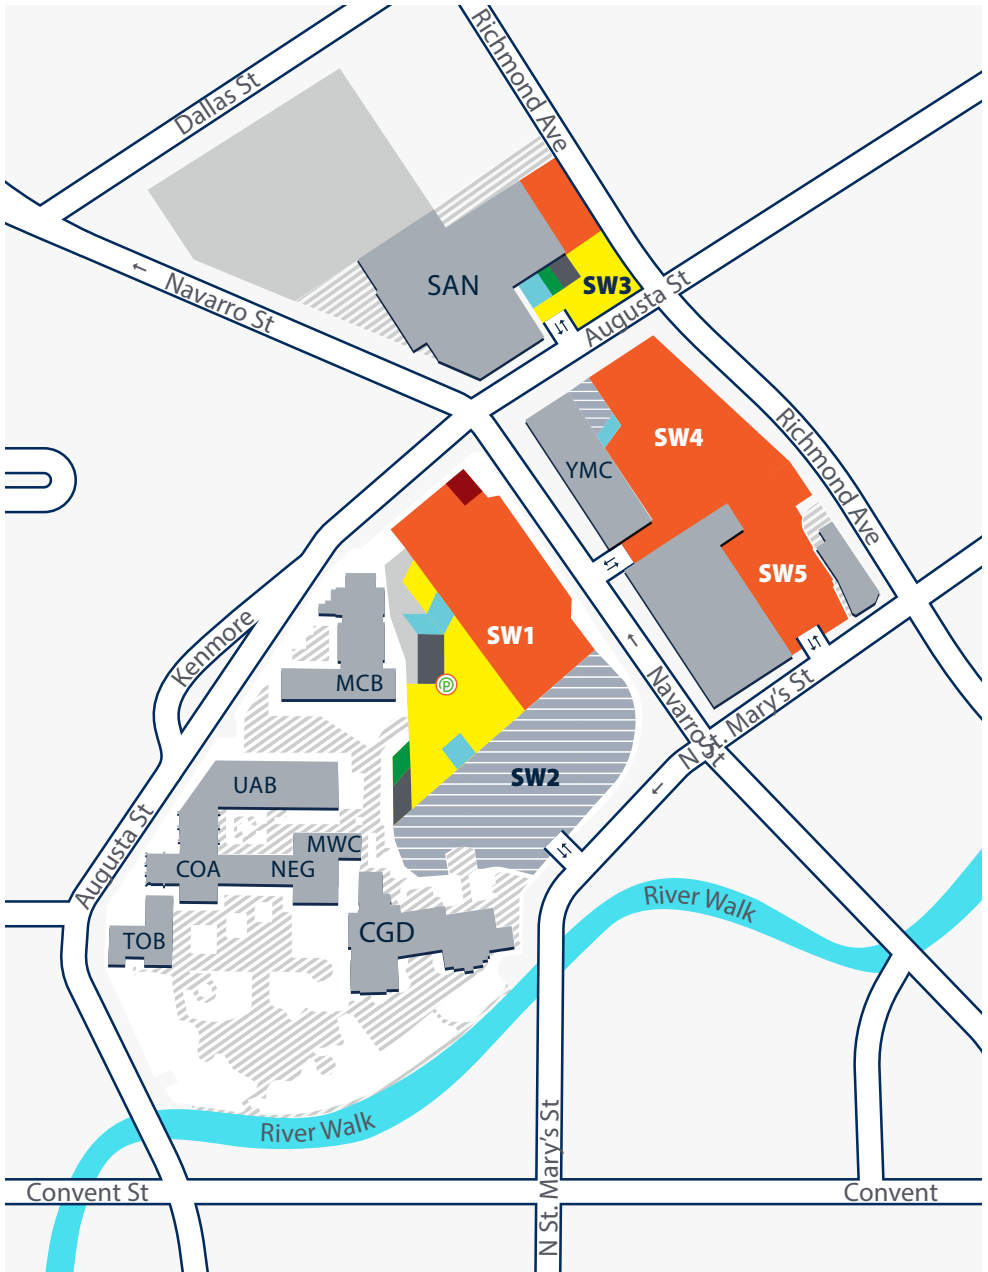

- AC Activity Center
- AET Applied Engineering and Technology
- ART Arts Building
- BOS Bosque Street Building
- BSB Biosciences Building
- OBE Biotechnology Sciences & Engineering
- BB Business Building
- BRS Tito Bradshaw Bicycle Repair Shop
- BSA Business Services Annex
- CAR Center for Archaeological Research

THE RUNNER ROUTES

12	Bauerle Road Lot 1	22	Ford Lot
13	Hill Country Place	23	Villas At Babcock
14	The Reserve	24	Campus Oval
15	Bauerle Road Lot 1	25	Brackenridge Lot 3
16	East Campus Lot 2	26	Brackenridge Lot 4
17	East Campus Lot 1	27	Brackenridge Lot 5
18	Bauerle Road Lot 1	28	Campus Oval
19	Broadstone	29	High View Place
20	The Luxx	30	Maverick Creek
21	Ford Lot	31	Campus Oval
22	Campus Edge on UTSA Blvd	32	Sterling Heights
23	Avalon Place	33	Tetro Village

DOWNTOWN CAMPUS
 501 W. César E. Chávez Blvd.
 San Antonio, Texas 78207

- COMMUTER C PARKING
- ADA/ACCESSIBLE PARKING
- RESERVED PARKING
- EMPLOYEE A PARKING
- EMPLOYEE B PARKING
- SHORT-TERM HOURLY PARKING
- DOLOROSA PERMIT PARKING
- GARAGE
(Garage Permit, Short-Term, & Disabled Parking Only)
- ★ MOTORCYCLE PARKING
- Ⓟ HOURLY PARKING - PARKMOBILE
- ☆ WELCOME CENTER
- 🦅 CAMPUS SERVICES (FS 2.418)
- Ⓟ VIA BUS STOP

- COMMUTER C PARKING
- ADA/ACCESSIBLE PARKING
- EMPLOYEE A PARKING
- EMPLOYEE B PARKING
- INSTITUTE VISITOR PARKING
- SHUTTLE & SPECIAL EVENT PARKING
- ★ MOTORCYCLE PARKING

BUILDINGS

- ITC | Institute of Texan Cultures
- LC | Log Cabin
- GN | Barn
- SH | School House
- FT | Fort
- AH | Adobe House
- EP | East Patio